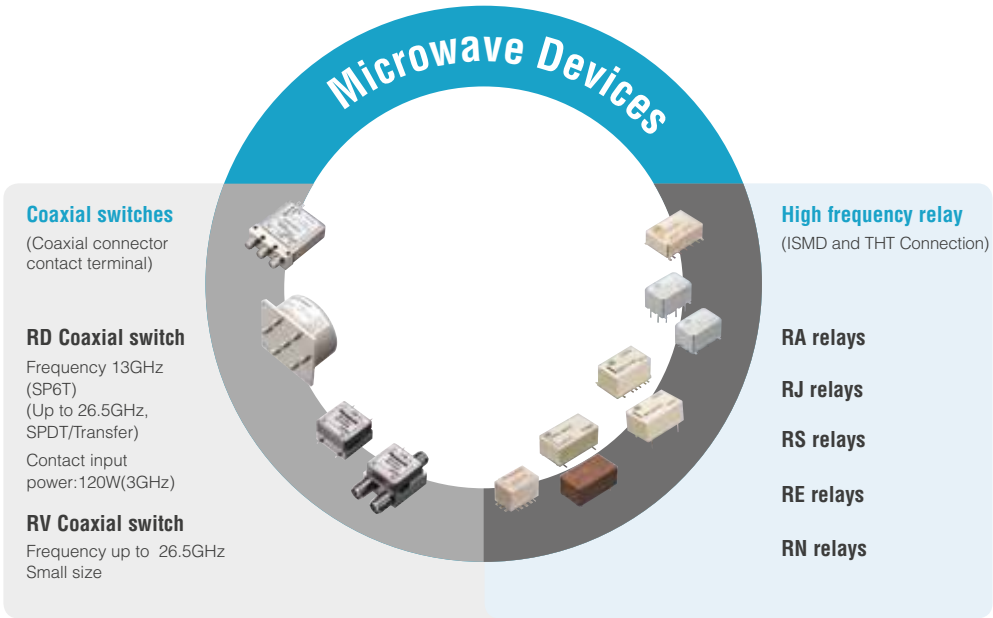

**Overview**

MICROWAVE DEVICES

# OVERVIEW

Panasonic offers two microwave device product groups tailored to our customer's needs. Coaxial switches with SMA connection for frequencies up to 26GHz are the one group, the other are high frequency relays with SMD and THT connection for frequencies up to 8GHz.